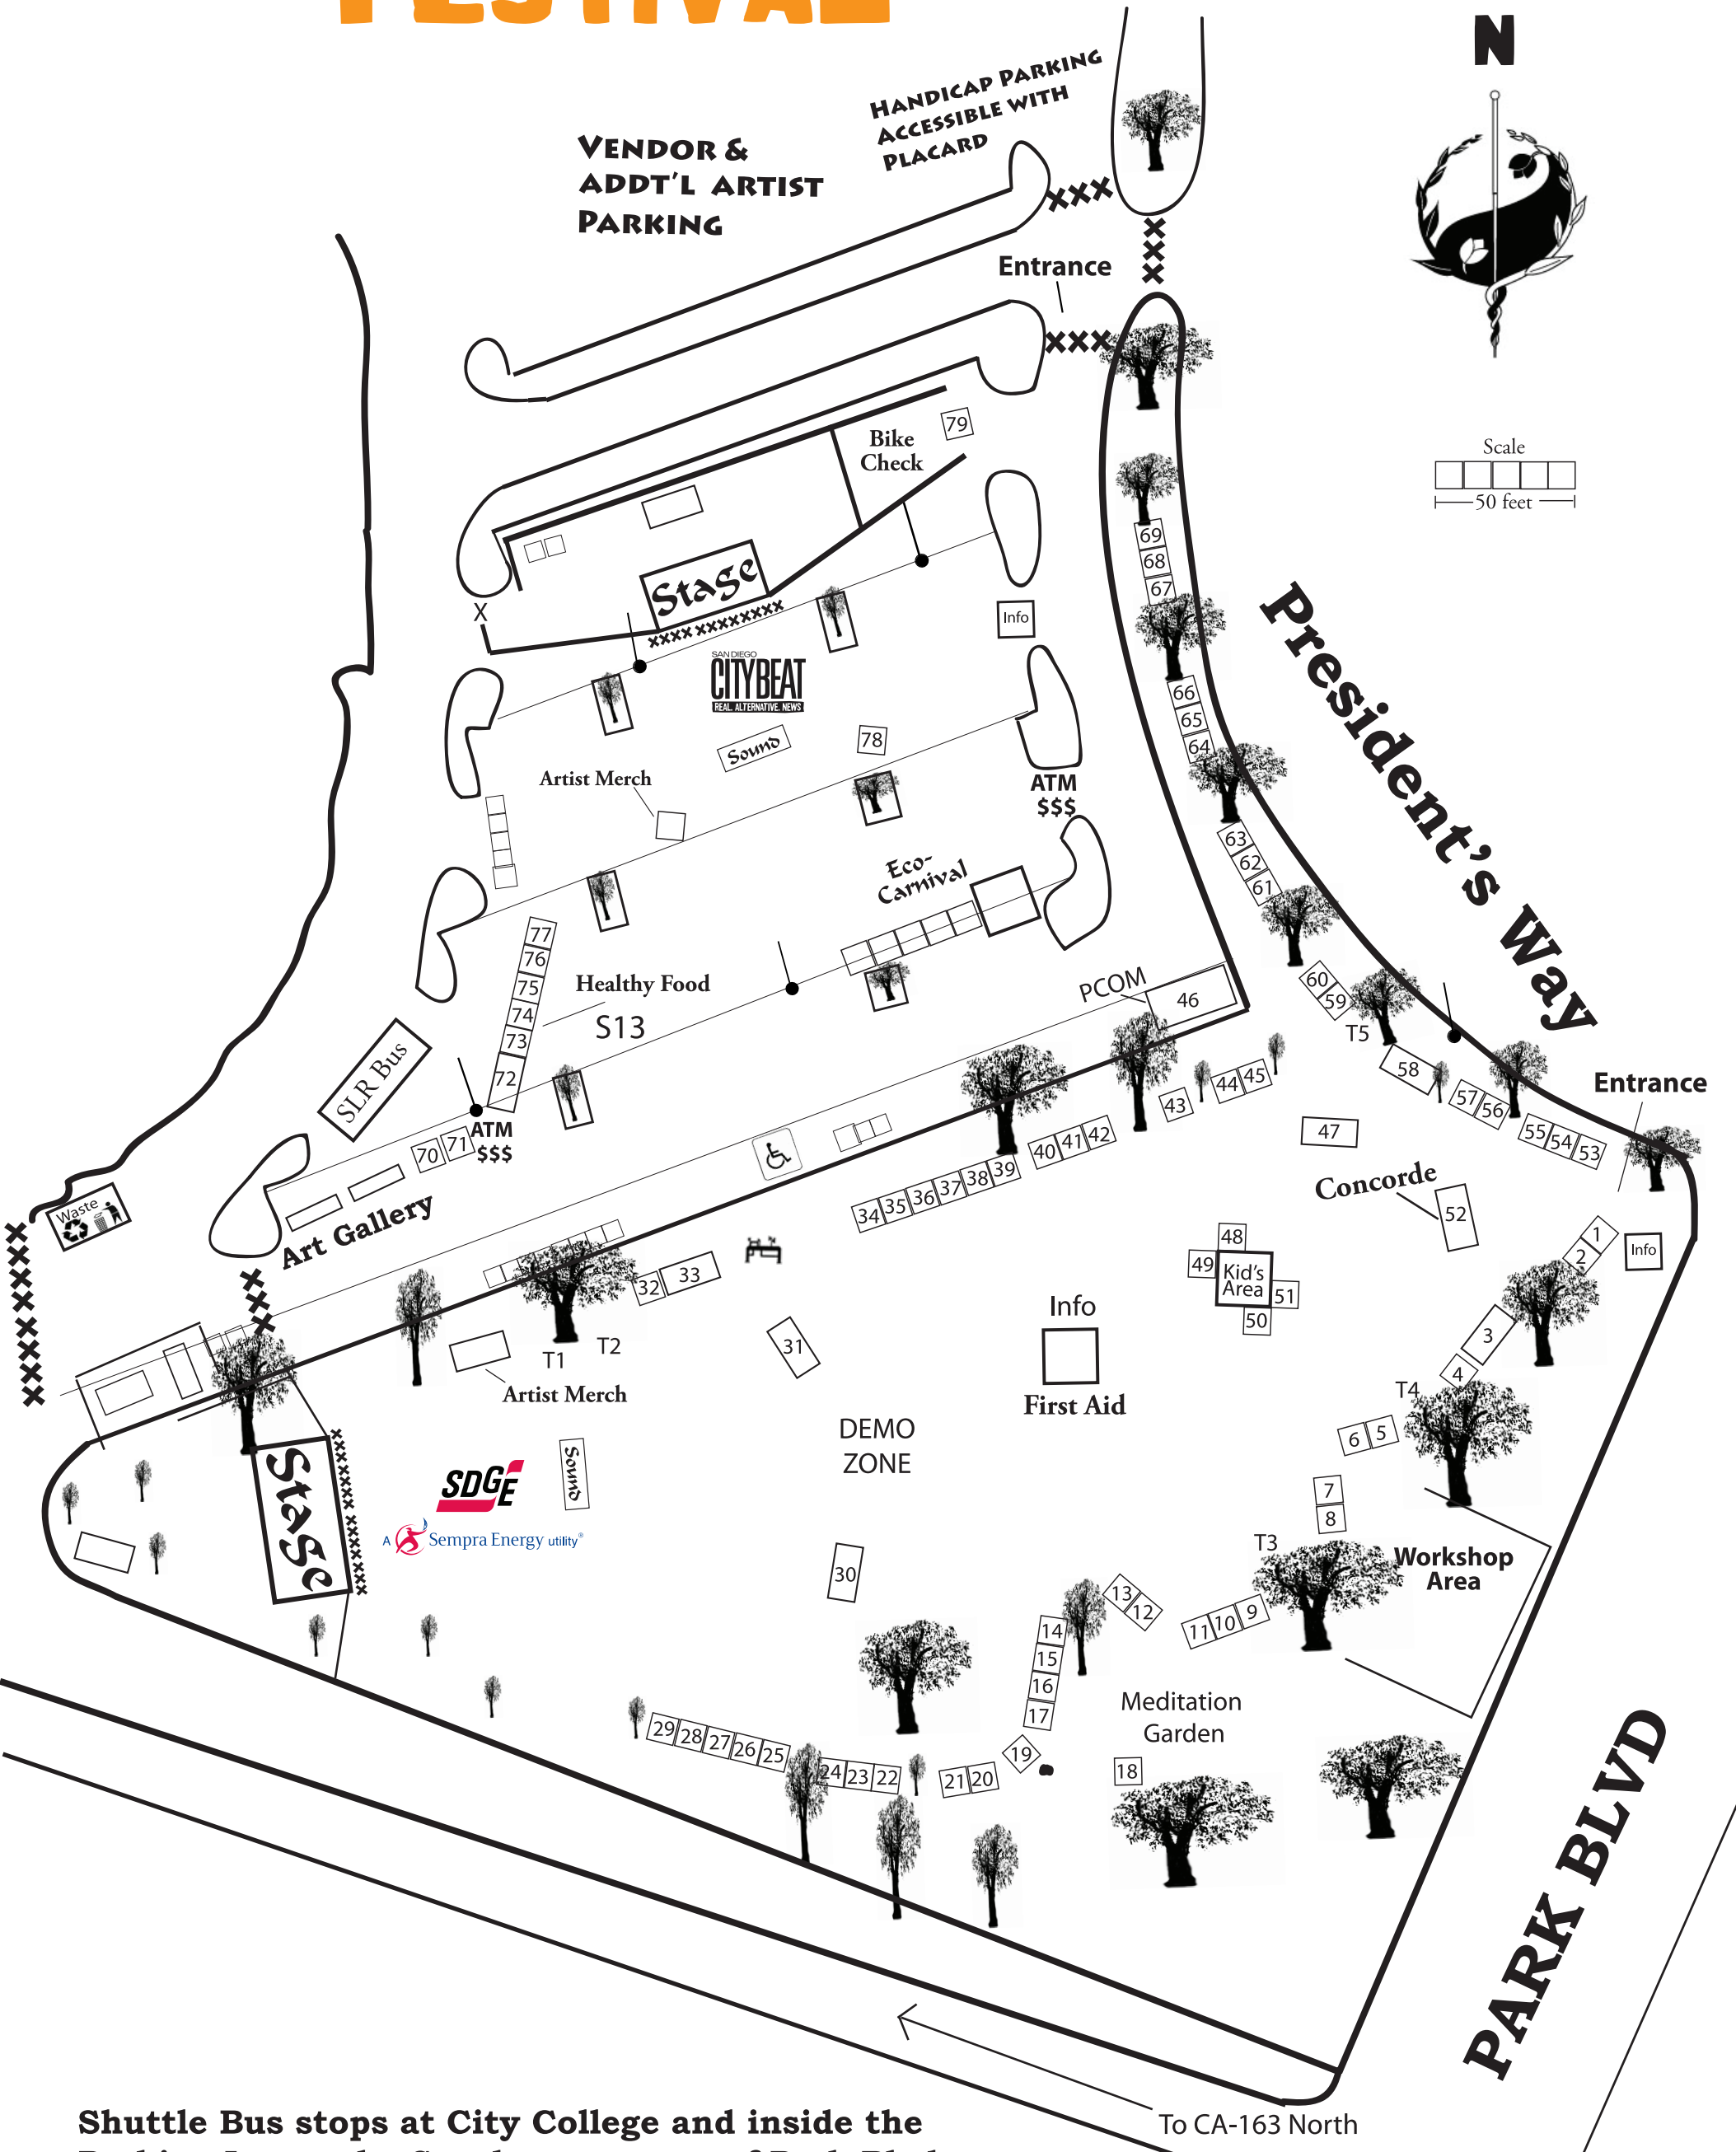

5th Annual San Diego

HEALING ARTS FESTIVAL

Shuttle Bus stops at City College and inside the Parking Lot at the Southeast corner of Park Blvd. & President's Way.

To CA-163 North